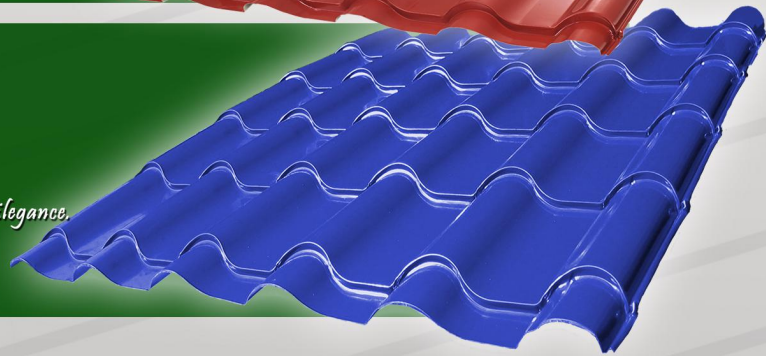

Colorstyle
Affordable Roofing Elegance.

ID Phil Patent Reg. Nos. 3-2002-000045 / 3-2013-000255

Unauthorized copying of the design is punishable by law.