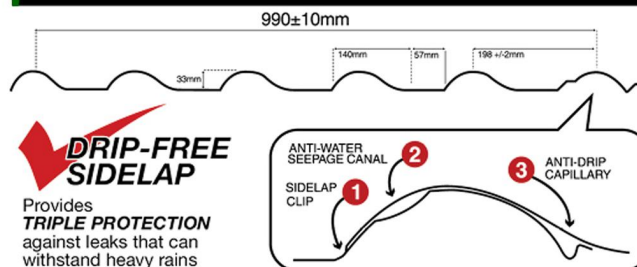

Section Drawing

Product Details

Thickness	: 0.40mm, 0.50mm, 0.60mm
Effective Width	: 990mm +/- 10
Tile Height	: Grandeza : 30mm Grandeur : 25mm Classic : 18mm Colorstyle : 10mm
Step Module	: 200mm-400mm
Color	: Red, Green, Blue, Brown Beige, White, Wilson Red, GRANDEUR DIAMOND: Diamond Red
Rib Height	: 33mm

ROLLFORMING PLANTS

PAMPANGA • CEBU • CAVITE • DAVAO • ILOILO • LA UNION • CAGAYAN DE ORO

www.colorsteel.com.ph